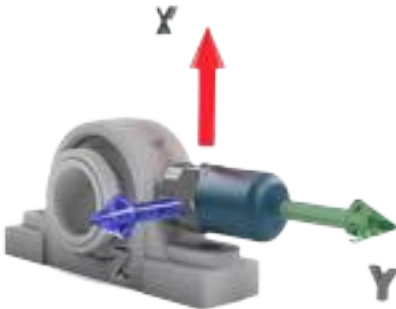

ERBESSD INSTRUMENTS®

EI WISER_{3X}

TRIAXIAL ACCELEROMETER

EXCLUSIVE DISTRIBUTOR FOR INDIA : ROKADE ROTEK INDIA PVT. LTD.

EWISER_{3X}

Wireless Triaxial Accelerometer for mobile & Windows devices.

WiSER 3X is the only 3-axis Wireless Accelerometer in the industry capable of on and off-route vibration analysis and dynamic balancing. WiSER 3X is compatible with DigivibeMX Windows software, as well as WiSER Balance & WiSER Vibe iOS applications.

WiSER 3X is adaptable to most 3rd party vibration and balancing data collectors via the WiSER universal receiver. WiSER 3X does not require any special receiver. WiSER 3X connects directly to your device via WiFi giving you full freedom and mobility to collect vibration data for advanced analysis as well as single & two-plane balancing.

Main Characteristics:

- Triaxial **Wireless Accelerometer**
- Direct **WIFI** connectivity with your device
- Rechargeable Battery CR123 (x2)
- **IP67** Protection
- **Automatic** turn off (standby mode)
- Includes **powerful magnetic base**

Download
Free WiSER
 applications
 for
iPad & iPhone

WiSER 3X Specifications

Sensitivity (X, Y, Z)	100 mV/g
Sample Frequency	48 kHz / 24 bits
Dynamic Range	20 G
Frequency Response	(+/-3dB): 0.32 - 10kHz
Battery type (x2)	CR123
Time of Continuous use	8 hours
Operation Distance	30 m
Operation Temperature	- 10 °C to 65 °C
Storage Temperature	- 40 °C to 85 °C
IP Grade	IP67
Materials	Nylon & Stainless Steel
Weight	300 gramos
Dimensions (LxD)	90 x 49 mm
5-pin LEMO Connector	4rth Accelerometer /Tachometer/ Charge port
Compatible Software	DigivibeMX, WiSER VIBE, WiSER BALANCE